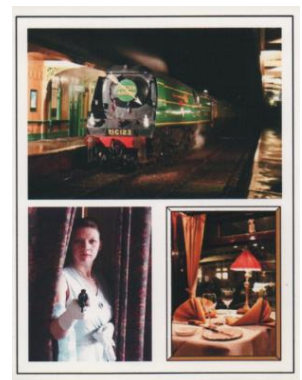

1. From 6.45pm Arrive at Sheffield Park Station, discover the location of your table on the train and then relax in the bar on Platform One (drinks not included in the price).
- 7.20 You will be invited to witness the events which lead up to and include the dastardly murder! *At 7.30 the murder is performed as a full theatrical event, with professional actors in full costume for the period of the production and using lighting, sound, full set, props and special effect when needed.*
- 7.50 Join the Golden Arrow (you will be seated in a Pullman and first class dining carriage). Each team will be presented with a detective pack full of information relating to the crime and also clues relating to the six surviving suspects.
- 8.15 During your pre-selected three-course meal you will be able to cross-examine the suspects, but remember that the murderer will lie to protect themselves and to keep a lookout for those tricky red herrings!
- 9.30 Police/Pathology information will be issued.
- 9.45 The characters return for a second, but shorter cross-examination.
- 10.15 Over coffee and mints each team of detectives to complete an answer form stating who did it, with what and the reasons why?
- 10.35 Answer forms collected for marking whilst you enjoy another well-deserved drink!
- 11.00 On return to Sheffield Park Station, the conclusions are acted out, the winning detective team announced and presentation of prizes.
- 11.20 Watch your backs as you make your way home, you never know who may be following you!!

Tel: 01732 862353 - info@murder-party.co.uk - www.murder-party.co.uk