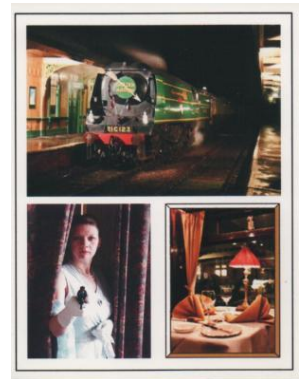

1. From 6.45pm Arrive at Sheffield Park Station, discover the location of your table on the train and then relax in the bar on Platform One (drinks not included in the price).
- 7.20 You will be invited to witness the events which lead up to and include the dastardly murder! *At 7.30 the murder is performed as a full theatrical event, with professional actors in full costume for the period of the production and using lighting, sound, full set, props and special effect when needed.*
- 7.50 Then join the Golden Arrow. Each team will be presented with a detective pack full of information relating to the crime and also clues relating to the six surviving suspects.
- 8.15 During your three-course meal you will be able to cross-examine the suspects, but remember that the murderer will lie to protect themselves and to keep a lookout for those tricky red herrings!
- 9.30 Police/Pathology information will be issued.
- 9.45 The characters return for a second, but shorter cross-examination.
- 10.15 Over coffee and mints each team of detectives to complete an answer form stating who did it, with what and the reasons why?
- 10.35 Answer forms collected for marking whilst you enjoy another well-deserved drink!
- 11.00 On return to Sheffield Park Station, the conclusions are acted out, the winning detective team announced and presentation of prizes.
- 11.20 Watch your backs as you make your way home, you never know who may be following you!!